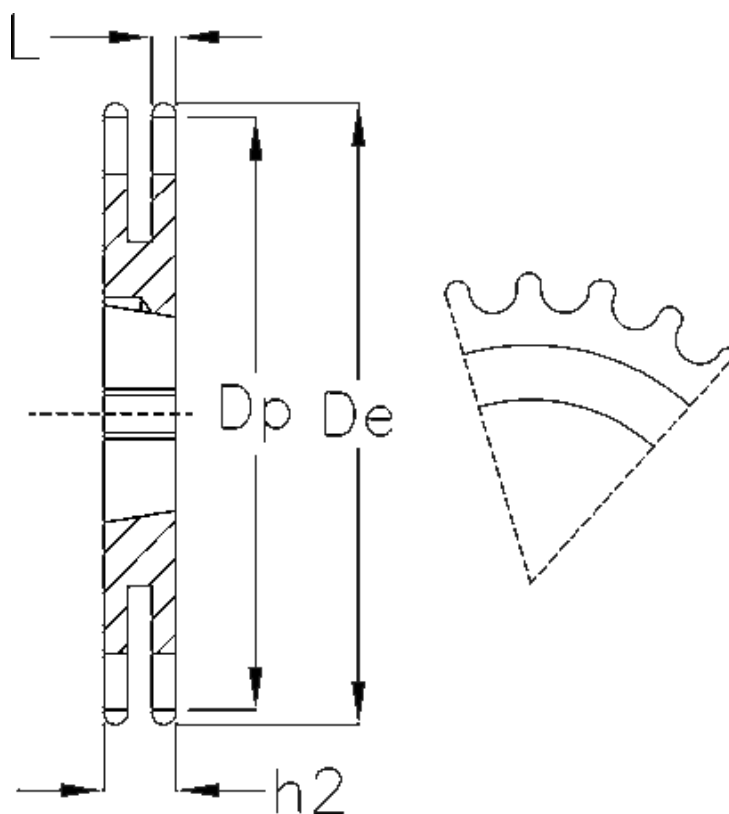

Article number: 616032006020

Description: Taperbored sprocket 10 B-2 Z=20 duplex
for bushing 1610

Measures

Buchse = 1610
C = 1.6
Chain = 10 B-2
Chain size = 5/8" x 3/8"
De = 108.4
Dp = 101.49
H = 25.5
h2 = 25.5

Material = Stål
Number of teeth = 20